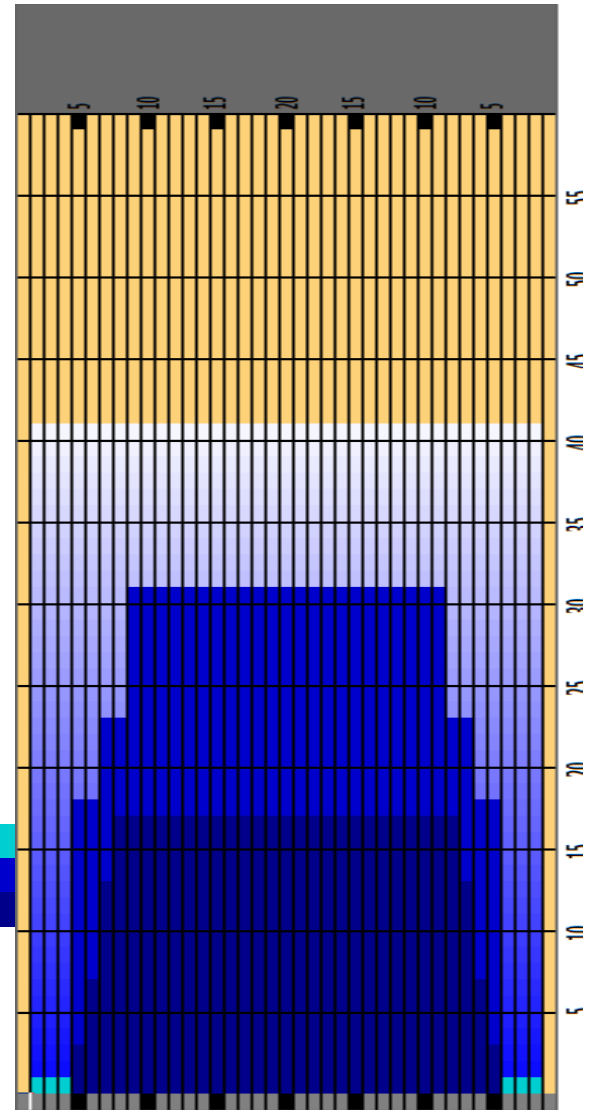

Kval Elitserien 2023

Oil Pattern Distance	41	Reverse Brush Drop	41	Oil Per Board	50 ul
Forward Oil Total	14.7 mL	Reverse Oil Total	9.05 mL	Volume Oil Total	23.75 mL

	START	STOP	LOADS	SPEED	CROSSED	START	END	FEET	T.OIL
1	2L	2R	2	14	74	0.00	1.90	1.90	3700
2	5L	5R	1	14	31	1.90	3.80	1.90	1550
3	6L	6R	2	14	58	3.80	7.70	3.90	2900
4	7L	7R	3	14	81	7.70	13.60	5.90	4050
5	8L	8R	2	14	50	13.60	17.50	3.90	2500
6	2L	2R	0	22	0	17.50	41.00	23.50	0

	START	STOP	LOADS	SPEED	CROSSED	START	END	FEET	T.OIL
1	2L	2R	0	26	0	41.00	31.00	-10.00	0
2	9L	9R	3	18	69	31.00	23.40	-7.60	3450
3	7L	7R	3	14	81	23.40	17.50	-5.90	4050
4	5L	5R	1	14	31	17.50	15.60	-1.90	1550
5	2L	2R	0	10	0	15.60	0.00	-15.60	0

Forward
Reverse
Combined

Item	3L-7L:18L-18R	8L-12L:18L-18R	13L-17L:18L-18R	18L-18R:17R-13R	18L-18R:12R-8R	18L-18R:7R-3R
Description	Outside Track:Middle	Middle Track:Middle	Inside Track:Middle	Middle:Inside Track	Middle:Middle Track	Middle:Outside Track
Track Zone Ratio	3.27	1.04	1	1	1.04	3.27