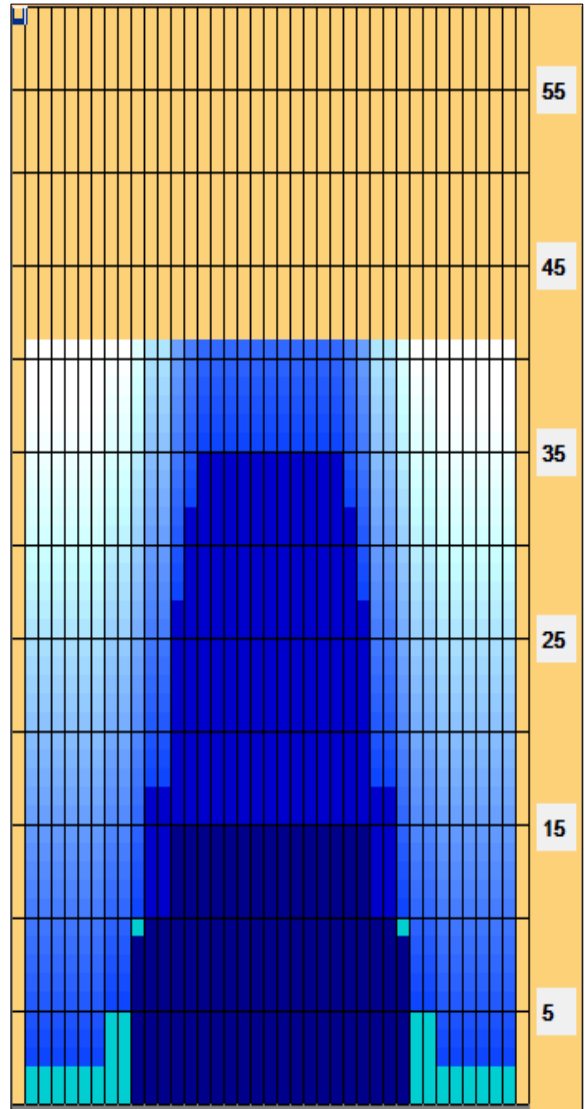

Kegel Recreation Main Street

Oil Pattern Distance:	41 Feet	Reverse Brush Drop:	41 Feet	Oil Per Board:	50 uL
Forward Oil Total:	8.55 mL	Reverse Oil Total:	10.75 mL	Volume Oil Total:	19.3 mL
Forward Boards Crossed:	171 Boards	Reverse Boards Crossed:	215 Boards	Total Boards Crossed:	386 Boards

	Start	Stop	Loads	Speed	Crossed	Start	End	Feet	T.Oil
1	2L	2R	2	18	74	0.0	2.5	2.5	3700
2	8L	8R	1	18	25	2.5	5.0	2.5	1250
3	10L	10R	2	18	42	5.0	10.1	5.1	2100
4	13L	13R	2	18	30	10.1	15.2	5.1	1500
5	2L	2R	0	18	0	15.2	24.0	8.8	0
6	2L	2R	0	22	0	24.0	33.0	9.0	0
7	2L	2R	0	30	0	33.0	41.0	8.0	0

Conditioner:
Type In or Select One

TransferType:
Type In or Select One

Forward

Reverse

Combined

Buff

Forward Reverse More

	Start	Stop	Loads	Speed	Crossed	Start	End	Feet	T.Oil
1	2L	2R	0	30	0	41.0	35.0	-6.0	0
2	15L	15R	1	22	11	35.0	31.9	-3.1	550
3	14L	14R	2	18	26	31.9	26.8	-5.1	1300
4	13L	13R	4	18	60	26.8	16.6	-10.2	3000
5	11L	11R	4	14	76	16.6	8.7	-7.9	3800
6	10L	10R	2	10	42	8.7	5.9	-2.8	2100
7	2L	2R	0	10	0	5.9	0.0	-5.9	0

Item	3L-7L:18L-18R	8L-12L:18L-18R	13L-17L:18L-18R	18L-18R:17R-13R	18L-18R:12R-8R	18L-18R:7R-3R
Description	Outside Track:Middle	Middle Track:Middle	Inside Track:Middle	Middle:Inside Track	Middle:Middle Track	Middle:Outside Track
Track Zone Ratio	10	2.86	1.04	1.04	2.86	10