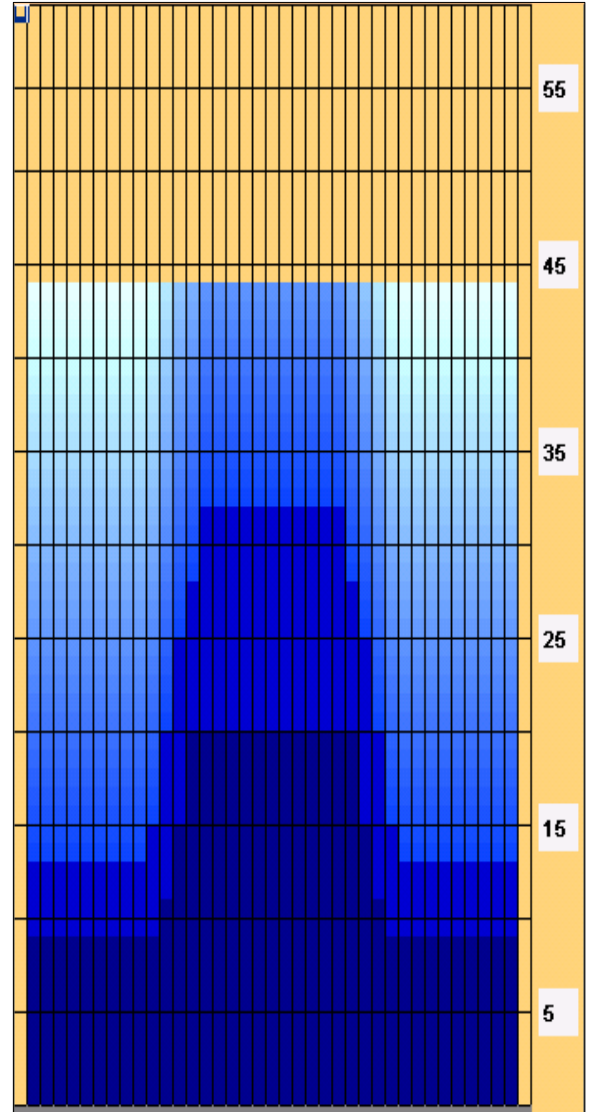

Elitserien 44 2018

Oil Pattern Distance:	44 Feet	Reverse Brush Drop:	44 Feet	Oil Per Board:	50 uL
Forward Oil Total:	14.75 mL	Reverse Oil Total:	9.05 mL	Volume Oil Total:	23.8 mL
Forward Boards Crossed:	295 Boards	Reverse Boards Crossed:	181 Boards	Total Boards Crossed:	476 Boards

	Start	Stop	Loads	Speed	Crossed	Start	End	Feet	T.Oil
1	2L	2R	6	14	222	0.0	9.9	9.9	11100
2	12L	12R	1	14	17	9.9	11.8	1.9	850
3	13L	13R	2	14	30	11.8	15.7	3.9	1500
4	14L	14R	2	18	26	15.7	20.8	5.1	1300
5	2L	2R	0	18	0	20.8	26.0	5.2	0
6	2L	2R	0	22	0	26.0	33.0	7.0	0
7	2L	2R	0	26	0	33.0	44.0	11.0	0

Conditioner:
Type In or Select One

TransferType:
Type In or Select One

Navigation: Forward Reverse More

	Start	Stop	Loads	Speed	Crossed	Start	End	Feet	T.Oil
1	2L	2R	0	30	0	44.0	32.0	-12.0	0
2	15L	15R	1	26	11	32.0	28.4	-3.6	550
3	14L	14R	1	22	13	28.4	25.3	-3.1	650
4	13L	13R	2	18	30	25.3	20.2	-5.1	1500
5	12L	12R	2	18	34	20.2	15.1	-5.1	1700
6	11L	11R	1	14	19	15.1	13.2	-1.9	950
7	2L	2R	2	14	74	13.2	9.3	-3.9	3700
8	2L	2R	0	10	0	9.3	0.0	-9.3	0

Navigation: Forward Reverse More

- Forward
- Reverse
- Combined
- Buff

Item	3L-7L:18L-18R	8L-12L:18L-18R	13L-17L:18L-18R	18L-18R:17R-13R	18L-18R:12R-8R	18L-18R:7R-3R
Description	Outside Track:Middle	Middle Track:Middle	Inside Track:Middle	Middle: Inside Track	Middle:Middle Track	Middle:Outside Track
Track Zone Ratio	2.5	2.22	1.05	1.05	2.22	2.5